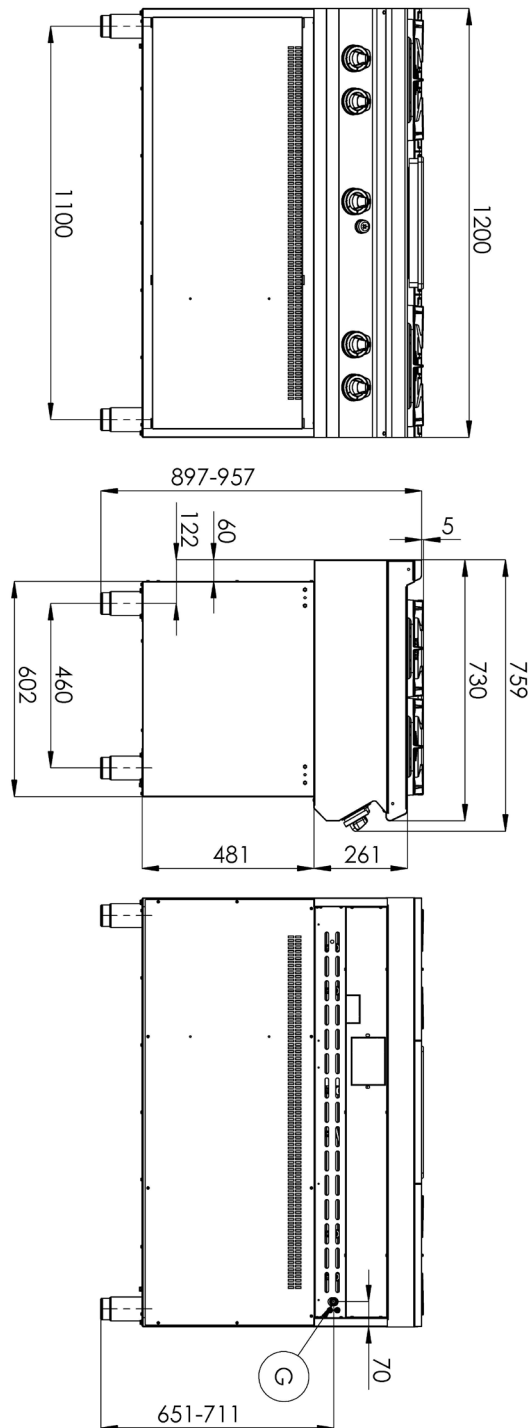

Technical data sheet

Product features

Solid Top gas cooker with cabinet

Model	SAP Code	00019433

- Device type: Gas unit
- Ignition: Piezo + Eternal Flame
- Material: AISI 304 top plate and cladding

SAP Code	00019433	Net Weight [kg]	134.50
Net Width [mm]	1200	Power gas [kW]	36.100
Net Depth [mm]	730	Type of gas	Natural gas, propane butane
Net Height [mm]	900	Solid top dimensions [mm x mm]	370 x 545

Technical data sheet

Technical drawing

Solid Top gas cooker with cabinet

Model

SAP Code

00019433